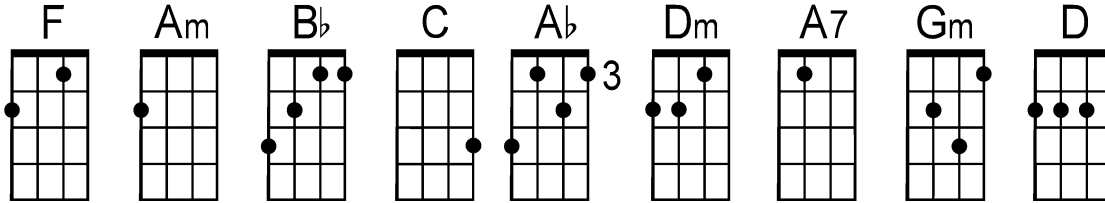

A Summer Song (Key of F)

by Chad Stuart and Clive Metcalfe (1964)

Intro: F . Am . | Bb . C . | F . Am . | Bb . C . |

F . Am . | Bb . C . | F . Am . | Bb .
Trees swaying in the summer breeze

C . | F . Am . | Bb . C . | F .
Showing off their silver leaves as we walk by

Am . | Bb . C . | F . Am . | Bb .
Soft kisses on a summer's day

C . F . | Am . Bb . | C . F . | Am . Bb . | C .
Laughing all our cares away just you and I

F . Am . | Bb . C . | F . Am . | Bb .
Sweet sleepy warmth of summer nights

C . | F . Am . | Bb . C . | F . Ab . | Bb . | F . . . |
Gazing at the distant lights in the starry sky

Bridge: Bb . . . | C . . . | F . . . | Dm . . . |
They say that all good things must end some day

Bb . . . | C . . . | Dm \ - \ - | Dm \ - \ - |
Autumn leaves must fall

- | F . . . | A7 . . . |
But don't you know that it hurts me so

| Dm . . . | Am . Gm . |
To say good-bye to you u-u-u

Dm . . . | C . . . | Dm . . . | C . . . |
Wish you didn't have to go no, no-no no

. | F . Am . | Bb . C . | F . Am . | Bb .
And when the rain beats against my window pane