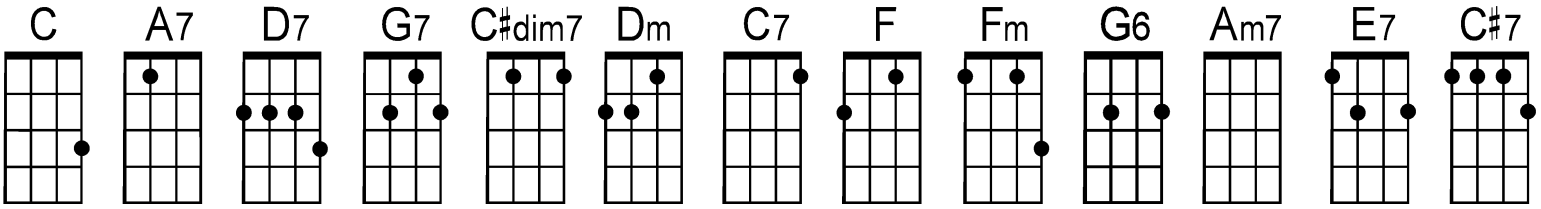

# Ain't Misbehavin'

Fats Waller (1929)

**Intro:** C . A7 . | D7 . G7 . |

C . C#dim7 . | Dm . G7 . |  
No one to talk with, all by my-self—

C . C7 . | F . Fm . |  
No one to walk with but I'm happy on the shelf—

## Bridge:

Am . . . . | F . . . . | D7 . . . . | A7 . . . . |  
Like Jack Horner, in a corner, don't go nowhere, what do I care.

G . G6 . | Am7 . D7 . | G . . . . | A7\ | D7\ --- | G7\ --- |  
Your kisses are worth waitin' for— be-lieve— me—

## Instrumental:

C . C#dim7 . | Dm . G7 . | C . C7 . | F . Fm . |

C . C#dim7 . | Dm . G7 . | C . F . | C . E7 . |

**Bridge:**

**Am** . . . . | **F** . . . . | **D7** . . . . | **A7** . . . . |  
Like Jack Horner, in a corner, don't go nowhere, what do I care.