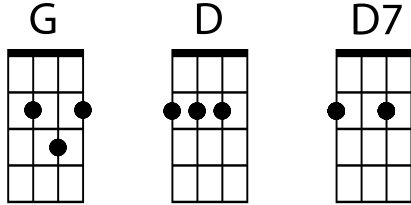

Ain't No Bugs on Me

Traditional

Intro: G . . . | D . G

Dchorus: . | G | D .
Oh, there ain't no bugs on me. There ain't no bugs on me
| D7 | G .
There may be bugs on some of you mugs. But there ain't no bugs on me

| G | D . |
Well, the Juney bug comes in the month of June, the lightnin' bug comes in May
D7 | G
Bed bug comes just any old time, but they're not goin' to stay

. | G | D .
Oh, there ain't no bugs on me. There ain't no bugs on me
| D7 | G .
There may be bugs on the rest of you mugs. But there ain't no bugs on me

| G | D .
Well, a bull frog sittin' on a lily pad looking up at the sky
| D7 | G .
The lily pad broke and the frog fell in. He got water all in his eye - ball

| G | D .
There ain't no bugs on me. There ain't no bugs on me
| D7 | G .
There may be bugs on some of you mugs. But there ain't no bugs on me

| G | D .
Mo-squito he fly high Mo-squito he fly low
| D7 | G
If old mo-squito lands on me he ain't a gonna fly no mo'

. | G | D .
Oh, there ain't no bugs on me. There ain't no bugs on me
| D7 | G .
There may be bugs on the rest of you mugs. But there ain't no bugs on me