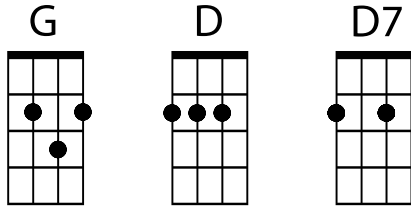

Ain't No Bugs on Me

Traditional

Intro: G . . . | D . G

Dchorus: . | G | D .
Oh, there ain't no bugs on me. There ain't no bugs on me
| D7 | G .
There may be bugs on some of you mugs. But there ain't no bugs on me

| G | D . |
Well, the Juney bug comes in the month of June, the lightnin' bug comes in May
D7 | G
Bed bug comes just any old time, but they're not goin' to stay

. | G | D .
Oh, there ain't no bugs on me. There ain't no bugs on me
| D7 | G .
There may be bugs on the rest of you mugs. But there ain't no bugs on me

| G | D .
Well, a bull frog sittin' on a lily pad looking up at the sky
| D7 | G .
The lily pad broke and the frog fell in. He got water all in his eye - ball

| G | D .
There ain't no bugs on me. There ain't no bugs on me
| D7 | G .
There may be bugs on some of you mugs. But there ain't no bugs on me

| G | D .
Mo-squito he fly high Mo-squito he fly low
| D7 | G
If old mo-squito lands on me he ain't a gonna fly no mo'

. | G | D .
Oh, there ain't no bugs on me. There ain't no bugs on me
| D7 | G .
There may be bugs on the rest of you mugs. But there ain't no bugs on me