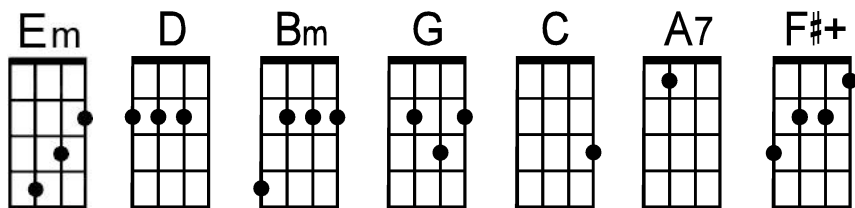

All My Loving (Key of D)

by Paul McCartney and John Lennon (1963)

To play in original key of E, capo up two frets.

(sing g)

--- --- | Em . . . | A . . . | D . . . | Bm . . .
 Close your eyes— and I'll kiss you, to-mor— row I'll miss you
 . | G . . . | Em . . . | C . . . | A7 .
 Re-mem— ber I'll al— ways be true—
 . . | Em . . . | A . . . | D . . . | Bm . . .
 And then while— I'm a-way— I'll write home— ever-y day-ay
 . | G . . . | A . . . | D . . . | D\ ---
 And I'll send— all my lov-ing— to you—

--- --- | Em . . . | A . . . | D . . . | Bm . . .
 I'll pre-tend that I'm kiss-ing— the lips— I am miss-ing
 . | G . . . | Em . . . | C . . . | A7 .
 and hope— that my dreams— will come true—
 . . | Em . . . | A . . . | D . . . | Bm . . .
 And then while— I'm a-way— I'll write home— ever-y day-ay
 . | G . . . | A . . . | D . . . | D\ ---
 And I'll send— all my lov-ing— to you—

Chorus:

--- --- | Bm . . . | F#+ . . . | D . . . | . . .
 All my lov-ing— I will send to you—
 . . | Bm . . . | F#+ . . . | D . . . | D\
 All my lov-ing— dar- ling, I'll be true—

Instrumental:

. . . | G . . . | . . . | D . . . | . . . | Em . . . | A7 . . . | D . . . | D\ --
 A-0 ————— 2 — 0 — 0 — 0 ————— 2 — 2 —————
 E— 0 — 2 — 3 — 3 — 3 ————— 3 — 2 ————— 3 — 2 — 0 — 3 — 0 ————— 3 — 0 ————— 0-2-3-0-2-3—
 C— 2 ————— 2 ————— 2 ————— 2 —————
 G ————— 4 —————

. |G . . . |A . . . |D . . . |D\ ---
And I'll send— all my lov-ing— to you—

Chorus:

--- --- |Bm . . . |F#+ . . . |D . . . | . . .
All my lov-ing— I will send to you—

. . |Bm . . . |F#+ . . . |D . . . |
All my lov-ing— dar- ling, I'll be true—