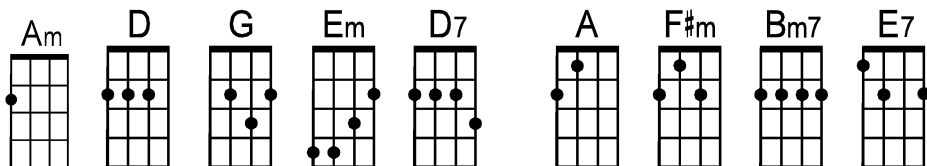

Always Look on the Bright Side of Life

By Eric Idle

(Slow) Am\ . D\ . G\ . Em\ . Am\ . D\ . G\ . .
 Some-things in life are bad they can really make you sad. Other things just make you swear and curse
 Am\ . D\ . G\ . Em\ . Am\ . D\ . . D7
 When you're chewing on life's gristle, don't grumble give a whistle, and this'll help things turn out for the best

(Up tempo) G . Em . Am . D7 . G . Em . Am . D7 .
 And al-ways look on the bright side of life (----whistle-----)
 G . Em . Am . D7 . G . Em . Am . D7 .
 Al-ways look on the light side of life (----whistle-----)

G . Em . Am . D7 . G . Em . Am . D7 .
 And al-ways look on the bright side of life (----whistle-----)
 G . Em . Am . D7 . G . Em . Am . D7 .
 Al-ways look on the right side of life (----whistle-----)
 (Come on Brian, cheer up!)

(Key change)

A . F#m . Bm7 . E7 . A . F#m . Bm7 . E7 .
 Al-ways look on the Bright side of life (----whistle-----)
 A . F#m . Bm7 . E7 . A . F#m . Bm7 . E7 .
 Al-ways look on the Right side of life (----whistle-----)
 A . F#m . Bm7 . E7 . A . F#m . Bm7 . E7 .
 Al-ways look on the Light side of life (----whistle-----)
 A . F#m . Bm7 . E7 . A . F#m . Bm7 . E7 . A\
 (slow) Al-ways look on the Bright side of life (----whistle-----)