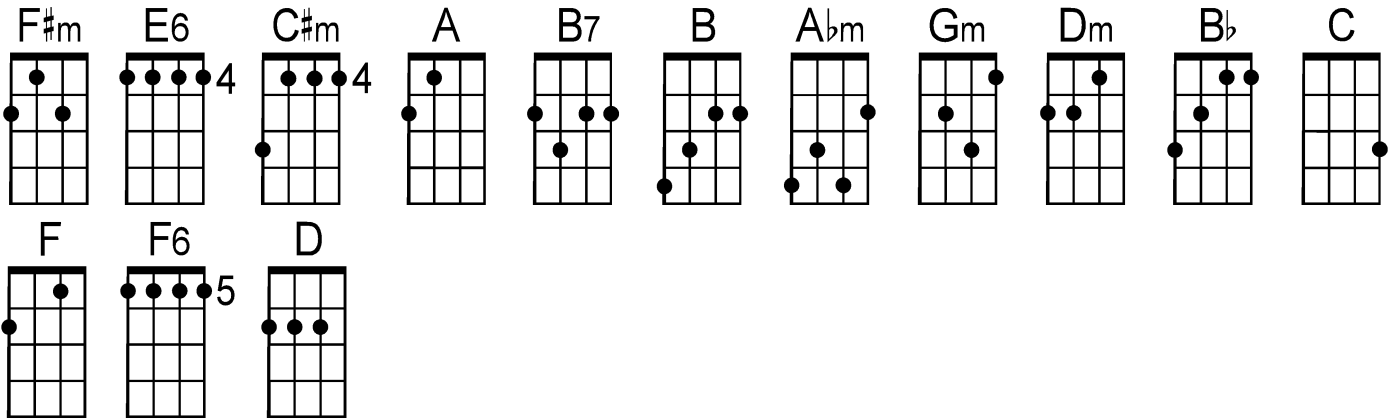

# And I Love Her

by Paul McCartney and John Lennon(1964)

Intro: F#m . . . | . . . . . | E6 . . . | . . . . . |

F#m . . . | C#m . . . | F#m . . . | C#m . . .  
I give her all my love that's all I do-- o

F#m . . . | C#m . . . | A . . . . | B7 . . . . | E6 . . . | . . . . . |  
and if you saw my love you'd love her too-oo I love her

*(arpeggio)*

F#m . . . | C#m . . . | F#m . . . | C#m . . . |  
She gives me ever-y-thing and ten-der-ly- y

F#m . . . | C#m . . . | A . . . . | B7 . . . . | E6 . . . | . . . . . |  
the kiss my lov-er brings, she brings to me-e and I love her

F#m . . . | C#m . . . | A . . . . | B7 . . . . | E6 . . . | . . . . . |  
I know this love of mine will ne-ver die--- and I love her.

Instrumental: (low G)

Gm . . . | Dm . . . | Gm . . . | Dm . . . | Gm . . . | Dm . . . | Bb . . . | C . . . | F6 . . . | . . . . . |  
A -----  
E -----1-----1-----1-----  
C -----4--2-----4--4~2-----4--2-----2-----4--0-----  
G ----0-2-3-----0-2-3-----0-2-3-----3-2-0-0-0-2-----2-0-0-0---