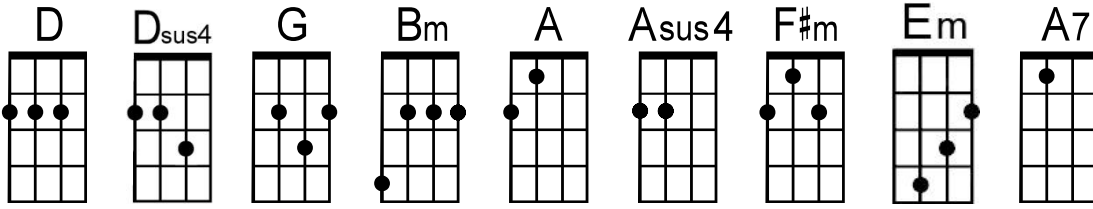

# Annie's Song

by John Denver

**Intro:** D . . | Dsus4 . . | D . .

(sing d)

. | Dsus4 . . | G . . | A . . | Bm . . | G . . | D . . | F#m . . | Bm . .  
You fill up my sen—ses— like a night in the for-est—

. | A . . | G . . | F#m . . | Em . . | A7 . . | D . . | Dsus4 . . | D . . |  
You fill up my sen—ses— Come fill me— a-gain—

Dsus4 . . | G . . | A . . | Bm . . | G . . | D . . | F#m . . | Bm . .  
Come let me lo—ve you— Let me give my life to you—

. | A . . | G . . | F#m . . | Em . . | G . . | A . . | Asus4 . . | A . .  
Let me drown in your laugh—ter— Let me die in your arms—

. | Asus4 . . | G . . | A . . | Bm . . | G . . | D . . | F#m . . | Bm . . |  
Let me lay down be-side— you— Let me al-ways be with you—

## Instr:

G . . | A . . | Bm . . | G . . | D . . | F#m . . | Bm . . |

A . . | G . . | F#m . . | Em . . | G . . | A . . | Asus4 . . | A . . |

Asus4 . . | G . . | A . . | Bm . . | G . . | D . . | F#m . . | Bm . . |  
Let me give my life to you—