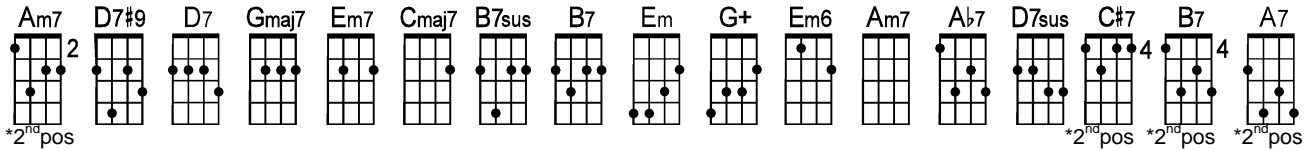

Autumn Leaves (Lyle Ritz version)

by Joseph Kosma and Jacques Prevert (1947)

Am7² D9 D7 Gmaj7 Em7 Cmaj7 D9 B7sus B7 Em G+ Em7

A 3 3 0 2 3 0 2 0 0 0 0 1 3 4

E 0 2 3 0 2 0 2 0 0 0 0 1 3 3

C 2 0 2 0 2 0 2 0 2 0 2 1 3 3

G 4

Since you went a-way, the days grow long And soon I'll hear old win-ter's song.

Am7 D9 B7 (walk down) Em3/7/6/5 A7² Am7² B7sus B7 Em6

A 1 2 3 3 0 0 3 2 2 0 3 2 3 0

E 2 0 3 3 0 0 3 2 2 0 3 2 3 0

C 3 0 2 2 0 2 3 3 2 3 0 5 3 2