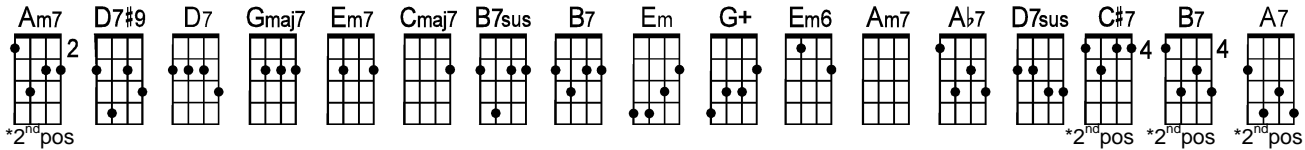

Autumn Leaves (Lyle Ritz version)

by Joseph Kosma and Jacques Prevert (1947)

Am7² D9 D7 Gmaj7 Em7 Cmaj7 D9 B7sus B7 Em G+ Em7

A 3 3 0 2 3 0 2 0 0 0 0 1 3 4

E 0 2 3 0 2 0 2 0 0 0 0 1 3 3

C 2 2 0 2 0 2 0 2 0 2 0 1 3 3

G 4

Since you went a-way, the days grow long And soon I'll hear old win-ter's song.

Am7 D9 B7 (walk down) Em3/7/6/5 A7² Am7² B7sus B7 Em6

A 1 2 3 3 0 0 3 2 2 0 3 2 3 0

E 2 2 0 2 0 2 3 2 3 0 3 2 3 0

C 3 3 0 2 0 2 3 2 3 0 3 2 3 0