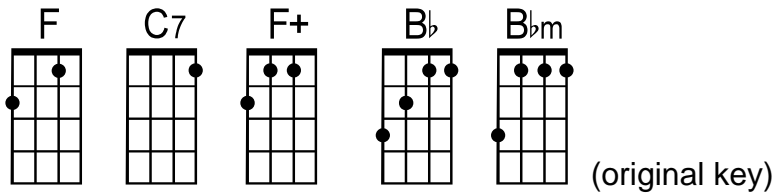

# Blue Bayou (original key of F)

by Roy Orbison and Joe Melson (1963)

(sing C)

F C7  
I feel so bad, I've got a worried mind, I'm so lonesome all the time  
C7 F  
Since I left my baby behind on Blue Bayou  
F C7  
Saving nickels, saving dimes, working 'til the sun don't shine  
C7 F  
Looking forward to happier times on Blue Bayou