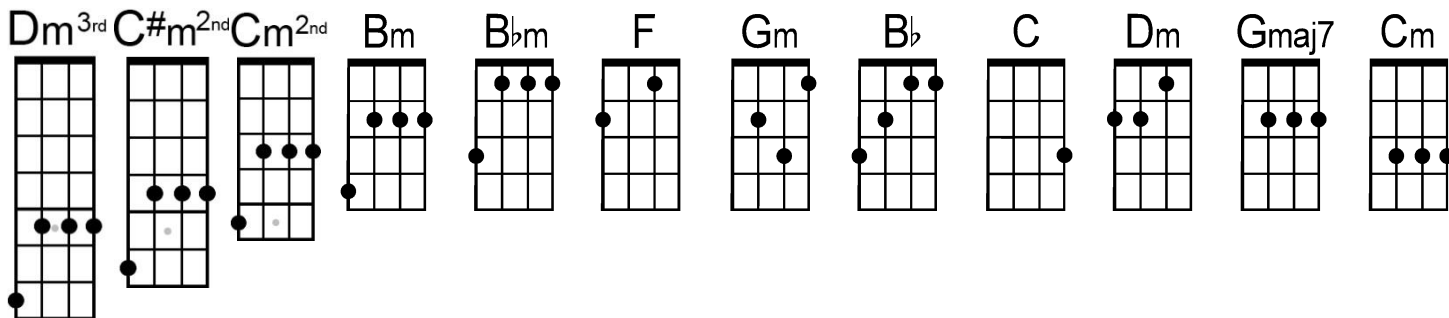

Itsy-Bitsy/Boris the Spider

by John Entwistle of The Who (1966)

sing d g

|Gm |Dm . Gm . |
 The itsy-bitsy spi-der went up the water spout.
 Gm |Dm . Gm . |
 Down came the rain and washed the spider out.
 Gm |Dm . Gm
 Out came the sun and dried up all the rain
 |. . . . |Dm . Gm\ --- **[hold]**
 And the itsy-bitsy spi-der went up the spout a-gain

(5th fret walk down----->)

Dm\ C#m\ Cm\ Bm\ |Bbm\ --- F\ --- | Gm . . . |. . . . |
 Dm\ C#m\ Cm\ Bm\ |Bbm\ --- F\ --- | Gm . . . |. . . . |

Gm . Bb . |F . . . |Gm . . . |. . . . |C . Gm . |Bb . F . |Gm . . . |. . . . |
 Look, he's crawl-ing up my wa--- all----- Black and hair - y, ver - y sma--- all-----
 C . Gm . |Bb . F . |C . . . |. . . . |C . Gm . |Bb . F . |Gm . . . |. . . . |
 Now he's up a - bove my hea-- ead----- Hang-ing by a lit - tle threa--- ead-----

Chorus: (Death Growl)

(5th fret walk down----->)

Dm\ C#m\ Cm\ Bm\ |Bbm\ . F\ . |Gm . . . |. . . . |
 Bo-- or-- ris the spi--- der
 Dm\ C#m\ Cm\ Bm\ |Bbm\ . F\ . |Gm . . . |. . . . |
 Bo-- or-- ris the spi--- der

Bridge: (High, falsetto)