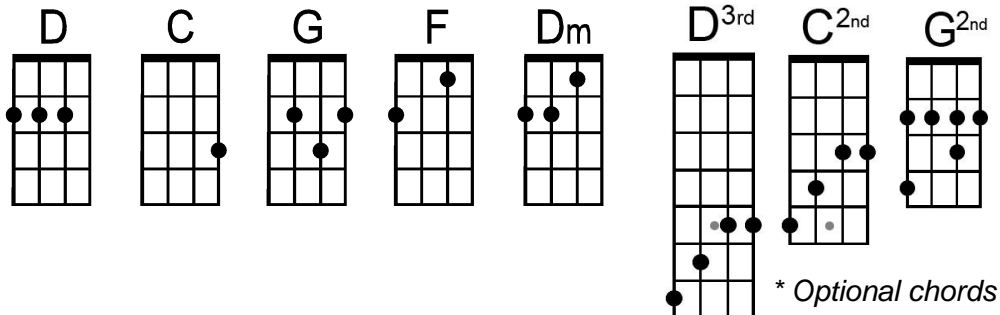

# Born to be Wild (Key of D)

By Mars Bonfire (1967)

**Intro:** D . . . | . . C\ G\ | D . . . | . . C\ G\ |

(\* mute strum) Kazool  
 (D\* \* \* \*) | D . C\ G\ | (D\* \* \* \*) | D . C\ G\ |  
 Get your motor run-nin' Head out on the high-way