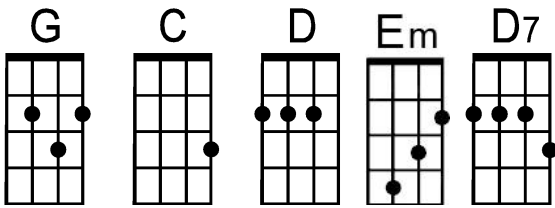

Brown-Eyed Girl

by Van Morrison (1967)

Intro: chords and riff: **play twice**

G . . . | C . . . | G . . . | D . . . |
A—2—3—5—3—2—7—9—10—9—7—2—3—5—3—2—0—0—
E—3—5—7—5—3—8—10—12—10—8—3—5—7—5—3—2—2—3—2—

G . . . | C . . . | G . . . | D . . . |
Hey, where did we go— days when the rains came—
G . . . | C . . . | G . . . | D . . . |
Down in the ho-llow— playin' a new game—
G . . . | C . . . | G . . . | D . . . |
Laughin' and a run-nin' (hey, hey) skippin' and a jumpin'—
G . . . | C . . . | G . . . | D . . . |
In the mis—ty morn-ing fog with our hearts a thumpin'—

| C . . . | D . . . | G . . . | Em . . . |
And you— my brown-eyed— girl—
C . . . | D . . . | G . . . | D7 . . . |
You—, my—y— brown-eyed— girl—

G . . . | C . . . | G . . . | D . . . |
Whatev-er hap-pened— to Tuesday and So Slow—
G . . . | C . . . | G . . . | D . . . |
Goin' down to the old mine— with a tran—sis—tor ra—di—o
G . . . | C . . . | G . . . | D . . . |
Standin' in the sun-light— laugh—in' Hidin' be-hind a rainbow's— wall—
G . . . | C . . . | G . . . | D . . . |
Slippin' and a slid—in' All a-long— the water— fall

G . . . | C . . . | G . . . | D . . . |
So hard to find my way— now that I'm all on my own
G . . . | C . . . | G . . . | D . . . |
I saw you just the other— day— my, how you have— grown—
G . . . | C . . . | G . . . | D . . . |
Cast my memory back there— Lord. Some-times I'm over-come thinkin' bout it
G . . . | C . . . | G . . . | D . . . |
Makin' love in the green grass— be— hind— the sta— di— um