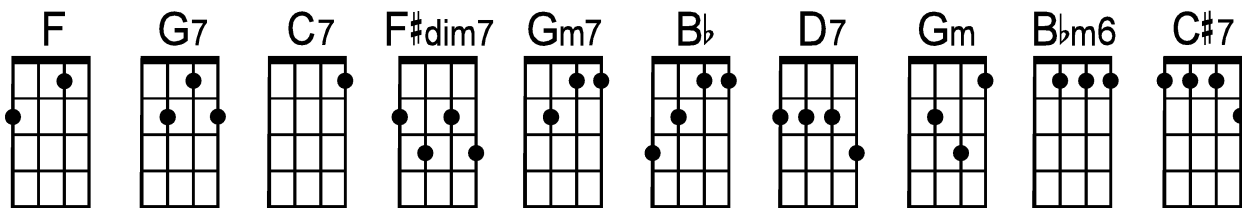

# By the Light of the Silvery Moon

by Gus Edwards and Edward Madden (1909)

(sing a)

By the li—ght of the silver-y moo—oon I want to spoo—oon

To my honey, I'll croon— love's— tune—

Honey-moo—oon keep a shinin' in Ju—une

Your silv'—ry beams will bring love's dreams

We'll be cuddl-ing soo—oon by the silver-y moo—oon

By the li—ght of the silver-y moo—oon  
*(not the dark, but the light) (not the sun but the moon)*

I want to spoo—oon To my honey, I'll croon— love's— tune—  
*(not croon, but spoon)*