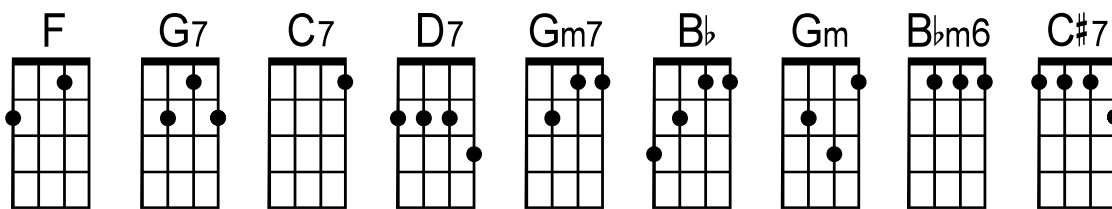

By the Light of the Silvery Moon

by Gus Edwards and Edward Madden (1909)

(sing a)

By the li—ght of the silver-y moo—oon I want to spoo—oon

To my honey, I'll croon— love's— tune—

Honey-moo—oon keep a shinin' in Ju—une

Your silv'—ry beams will bring love's dreams

We'll be cuddl-ing soo—oon by the silver-y moo—oon

By the li—ght of the silver-y moo—oon
(not the dark, but the light) (not the sun but the moon)

I want to spoo—oon To my honey, I'll croon— love's— tune—
(not croon, but spoon)