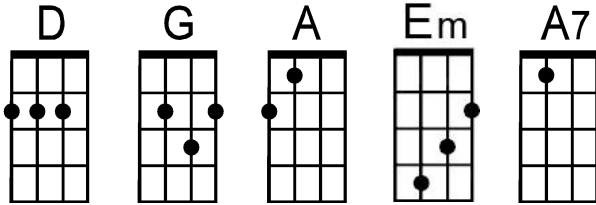

California Blue

by Roy Orbison, Jeff Lynne and Tom Petty (1988)

Intro: D . . . | D\ ---

--- --- D . . . | . . . and the sun don't shine --- | G . . . | .
Workin' all day-----
--- --- | A . . . | . . . and I'm just kill-in' time --- | D . . . | . . .
Trying to get by-----
--- --- | D . . . | . . . fall the whole night through --- | G . . . | .
I feel the rain-----
--- --- | Em . . . | A . . . | D . . . | D\
Far a-way from you----- Cali-for-nia Blue-----

Chorus: --- --- --- | G . . . | . . . dreamin' all --- a-lone --- | D . . . | .
Cali-for-nia Blue-----
--- --- --- | A7 . . . | . . . Cali-for --- nia Blue --- | D . . . | .
Nothing else --- to do ---
--- --- --- | G . . . | . . . I'll be on my way --- | D . . . | .
Every day I --- pray ---
--- --- --- | A7 . . . | . . . Cali-for --- nia Blue --- | D . . . | |
Saving love --- for you ---

Bridge: A7 | | D | |
One SUN --- ny day --- I'll get back a-gain ---
G | A | D | |
Some-HOW --- some way --- but I don't know when ---
--- --- --- | A | | D | D\
Cali-for --- nia Blue-u-ue --- Cali-for --- nia Blue-ue ---

--- --- --- | D | | G | |
Livin' my life --- with you on my mind ---
--- --- --- | A | | D | |
Thinking of things --- that I left far be --- hind ---
--- --- --- | D | | G | |
It's been so long --- doin' all I can do ---
--- --- --- | Em | A | D | D\
To get back to you --- Cali-for --- nia Blue ---