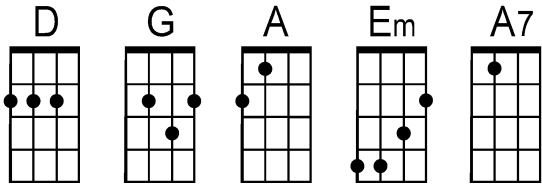

California Blue

By Roy Orbison, Jeff Lynne and Tom Petty (1988)

 D G
Working all day, and the sun don't shine
 A D
Trying to get by, and I'm just killing time.
 D G
I feel the rain, fall the whole night through,
 Em A D
Far away from you, California Blue.

 G D
Refrain1: California Blue, dreaming all a-lone
 A7 D
 Nothing else to do, California Blue
 G D
 Every day I pray, I'll be on my way.
 A7 D
 Saving love for you, California Blue.

Refrain2: A7 D
 One sunny day, I'll get back again
 G A D
 Somehow, some way, but I don't know when
 A D
 California Blue, California Blue.

 D G
Living my life, with you on my mind,
 A D
Thinking of things, that I left far be-hind.
 D G
It's been so long, doing all I can do
 Em A D
To get back to you, California Blue

Refrain 1

Refrain 2

 Em A D
Still missing you, California Blue
 Em A D
Still missing you, California Blue
 Em A D
Still missing youuuu, Cali-FORRR-nia Blue