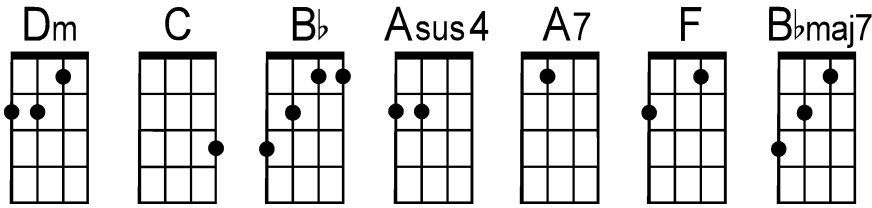

# California Dreamin'

(by John Phillips, Mamas and the Papas, 1965)

## Intro (arpeggio):

Dm . . . | . . . . | A7 . . . | A7 \ -

. . . | Dm . C . | Bb . C . | Asus4 . . . . | A7 .  
 All the leaves are brown\_\_\_\_\_ and the sky is grey\_\_\_\_\_ .  
 (all the leaves are bro\_\_\_\_\_own) (and the sky is grey—

. . . | Dm . C . | Bb . C . | Asus4 . . . . | A7 .  
 Cali-fornia dream\_\_\_\_\_ in', on such a winter's day\_\_\_\_\_ .  
 (Cal----i----forn---ia dream-in' on such a winter's day\_\_\_\_\_)

. . . | Dm . C . | Bb . C . | Asus4 . . . . | A7 .  
 Stopped in-to a church, I passed a-long— the way\_\_\_\_\_