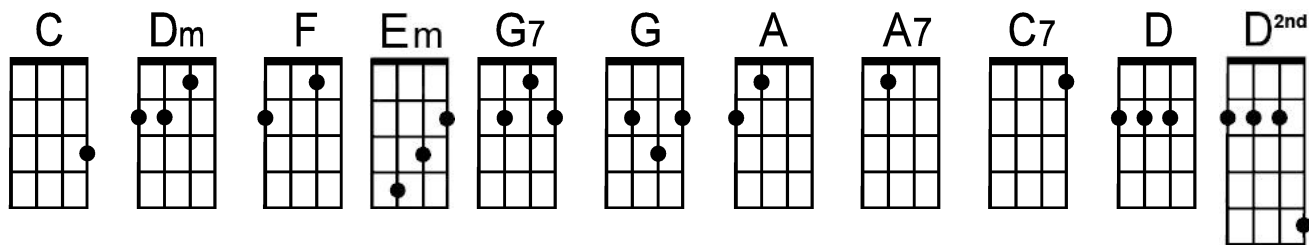

Crazy

by Willie Nelson (1961)

Intro: C . . . | Dm . . . | F . Em . | Dm . G7 .
(oo oo oo oo)

(sing d e g)

| C . . . | A . . . | Dm . . . | . . .
I'm cra-zy— cra-zy for feel-in' so lone-ly—
| G . . . | G7 . . . | C . A7 . | Dm . G7 . |
I'm cra-zy— cra-zy for feel-in' so blue—
C . . . | A . . . | Dm . . . | . . .
I knew— you'd love me— as long— as you want-ed—
| G . . . | G7 . . . | C . F . | C . C7 . |
and then some-day— you'd leave me— for some— body new—

Bridge: F . . . | . . . | C . . . | C^{A-2-3-4} . . . |
Worr-y— why— do I let my— self worr-y—?

D^{2nd} . . . | . . . | D7 . . . | G . F . | G7 . . .
Wond'rin'— what— in the world— did I do—?

| C . . . | A . . . | Dm . . . | . . .
I'm cra-zy— for thinkin'— that my love— could hold you—

| F . Em . | Dm . A7 .
I'm cra-zy— for try-in'— and cra-zy— for cry-in'— and I'm

| F . G . | C . F . | C . C7 . |
and I'm cra-zy— for lov— in' you—

Instr Bridge: F . . . | . . . | C . . . | C^{A-2-3-4} . . . |