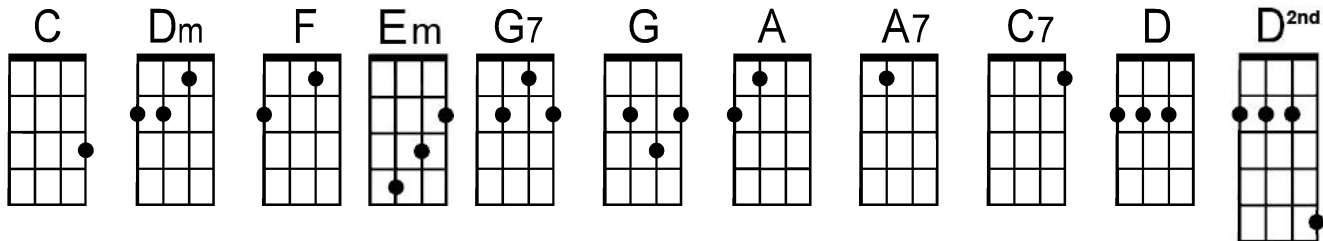

Crazy

By Willie Nelson

Intro: C . . . | Dm . . . | F . Em . | Dm . G7 .
 (oo oo oo oo)

| C . . . | A . . . | Dm . . . | . . .
 I'm crazy----- crazy for feelin' so lonely-----

. | G . . . | G7 . . . | C . A7 . | Dm . G7 . |
 I'm crazy----- crazy for feelin' so blue-----

C . . . | A . . . | Dm . . . | . . .
 I knew----- that you'd love me as long--- as you wanted-----

| G . . . | G7 . . . | C . F . | C . C7 . |
 and then someday----- you'd leave me for some---body new-----