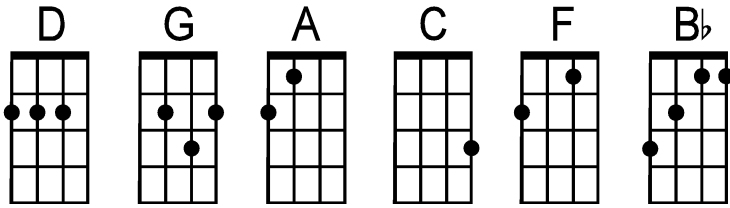

# Everyday (Key of D)

by Buddy Holly and Norman Petty (1957)

Capo on 1<sup>st</sup> fret for original key (Eb)

**Intro:** D . . . | . . . . . |

(sing a)

D . . . | G . . . A . . | D . . . | G . . . A . . |  
Ev'—ry day it's a gettin' clo-ser, go-in' fas-ter than a roller coas-ter

D . . . | G . . . A . . | D . . G . . | D . . A . . |  
Love like yours will surely come my way— (a-hey, a-hey, hey)

**Bridge:** G . . . | . . . . . | C . . . | . . . . . |  
Ev'—ry day— seems a little long-er, Ev'—ry way— love's a little strong-er

F . . . . . | . . . . . | Bb . . . . . | A . . . . . |  
Come what may— do you ever long for True love from me—?

D . . . | G . . . A . . | D . . . | G . . . A . . |  
Ev'—ry day it's a gettin' clo-ser, go-in' fas-ter than a roller coas-ter

**Bridge:** G . . . | . . . . . | C . . . | . . . . . |  
Ev'—ry day— seems a little long-er, Ev'—ry way— love's a little strong-er

F . . . . . | . . . . . | Bb . . . . . | A . . . . . |  
Come what may— do you ever long for True love from me—?