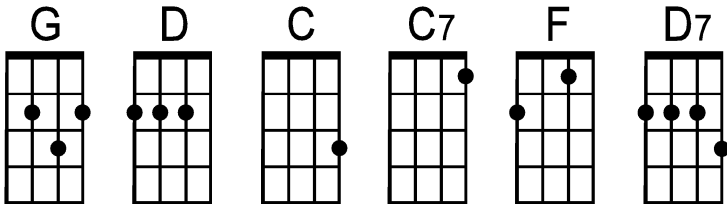

# Good Day, Sunshine (key of G)

by Paul McCartney (1966)

## Intro:

C . . . | . . . . |

1 2 3 | 1 2 3 4 & 5 |  
 G\ . . . | D\ . . . ' . | G\ . . . | D\ . . . ' . | C\ . . . | C7\ . C7\ -r-  
 Good— day, sun— shine Good— day, sun— shine Good— day, sun— shine

-r- | F . D7 . . . | G7 . . . . | C7 . . . . | F . . . .  
 I need to laugh, and when the sun is out I've got something I can laugh a-bout

## Instrumental: Bb . G7 . | C7 . . . | F7 . . . | Bb . . . |

G\ . . . | D\ . . . ' . | G\ . . . | D\ . . . ' . | C\ . . . | C7\ . C7\ -r-  
 Good— day, sun— shine Good— day, sun— shine Good— day, sun— shine

-r- | F . D7 . . . | G7 . . . . | C7 . . . . | F . . . . |  
 Then we lie, be-neath a shady tree, I love her and she's loving me

. | F . D7 . . . | G7 . . . . | C7 . . . . | F . . . . |  
 She feels good, she knows she's looking fine I'm so proud to know that she is mine