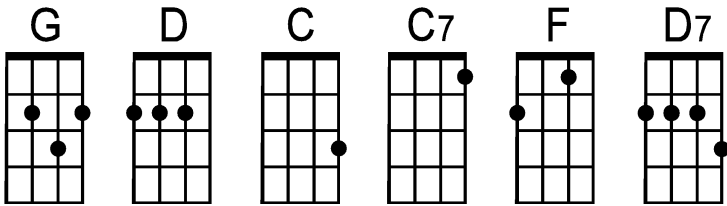

Good Day, Sunshine (key of G)

by Paul McCartney (1966)

Intro:

C . . . | |

1 2 3 | 1 2 3 4 & 5 |
 G\ . . . | D\ . . . ' . | G\ . . . | D\ . . . ' . | C\ . . . | C7\ . C7\ -r-
 Good— day, sun— shine Good— day, sun— shine Good— day, sun— shine

-r- | F . D7 . . . | G7 | C7 | F
 I need to laugh, and when the sun is out I've got something I can laugh a-bout
 . | F . D7 . . . | G7 | C7 | F |
 I feel good, in a special way I'm in love and it's a sunny day

Instrumental: Bb . G7 . | C7 . . . | F7 . . . | Bb . . . |

G\ . . . | D\ . . . ' . | G\ . . . | D\ . . . ' . | C\ . . . | C7\ . C7\ -r-
 Good— day, sun— shine Good— day, sun— shine Good— day, sun— shine

-r- | F . D7 . . . | G7 | C7 | F |
 Then we lie, be-neath a shady tree, I love her and she's loving me
 . | F . D7 . . . | G7 | C7 | F |
 She feels good, she knows she's looking fine I'm so proud to know that she is mine