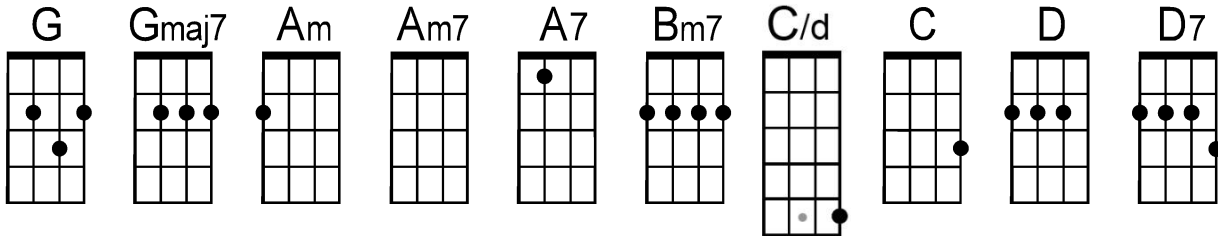

Goodnight

by John Lennon and Paul McCartney (1968)

Intro: G . Am . | G . Am . | *Slow Tempo* | 1—2 & 3—4 & |
 G . ' Bm7 . ' | Am7 . C/d\ D7 \ | (*hold*)

G . ' Bm7 . ' | Am7 . ' Am . | Bm7 . Am7 . | Am . D7 . |
 Now— it's time— to say— good night— good— night— sleep— tight—
 G . ' Bm7 . ' | Am7 . ' Am . ' | Bm7 . Am7 . | Am . D7 . |
 Now— the sun— turns out— its light— good— night— sleep— tight—
 Gmaj7 . ' D7 . ' | Gmaj7 . D7 . | G . ' C . ' | G . D7 . |
 Dream— sweet dreams— for me— dream— sweet dreams— for you—

G . ' Bm7 . ' | Am7 . ' Am . | Bm7 . Am7 . | Am . D7 . |
 Close— your eyes— and I'll— close mine— good— night— sleep— tight—
 G . ' Bm7 . ' | Am7 . ' Am . | Bm7 . Am7 . | Am . D7 . |
 Now— the moon— be-gins— to shine— good— night— sleep— tight—
 Gmaj7 . ' D7 . ' | Gmaj7 . D7 . | G . ' C . ' | G . D7 . |
 Dream— sweet dreams— for me— dream— sweet dreams— for you—

Instrumental: G . Am7 . | A7 . Dm . | G7 . C . | D . Am\ D7\ |
 Hmmm-m Hmmm Hmmm-m Hmmm Hmmm-m-m-m Hmmm-m-m-m

G . ' Bm7 . ' | Am7 . ' Am . | Bm7 . Am7 . | Am . D7 . |
 Close— your eyes— and I'll— close mine— good— night— sleep— tight—
 G . ' Bm7 . ' | Am7 . ' Am . ' | Bm7 . Am7 . | Am . D7 . |
 Now— the sun— turns out— its light— good— night— sleep— tight—
 Gmaj7 . ' D7 . ' | Gmaj7 . D7 . | G . ' C . ' | G . D7 . |
 Dream— sweet dreams— for me— dream— sweet dreams— for you—

End:
 G . ' Bm7 . ' | Am7 . ' D7 . | G . ' Bm7 .
 Good night good night every-body
 | Am7 . ' D7 . ' | G\
 Every-body every-where good night.