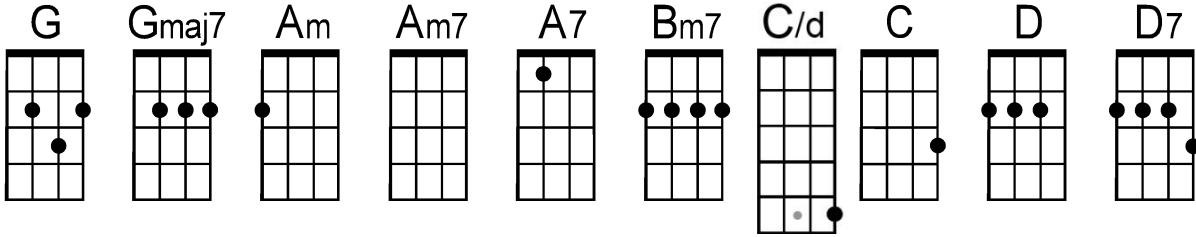

Goodnight

by John Lennon and Paul McCartney (1968)

Intro: G . Am . | G . Am . | *Slow Tempo* | 1—2 & 3—4 & |
 G . ' Bm7 . ' | Am7 . C/d \ D7 \ | (*hold*)

G . ' Bm7 . ' | Am7 . ' Am . | Bm7 . Am . | Am7 . D7 . |
 Now— it's time— to say— good night—, good— night—, sleep— tight—
 G . ' Bm7 . ' | Am7 . ' Am . ' | Bm7 . Am . | Am7 . D7 . |
 Now— the sun— turns out— its light—, good— night—, sleep— tight—
 Gmaj7 . ' D7 . ' | Gmaj7 . D7 . | G . ' C . ' | G . D7 . |
 Dream— sweet dreams— for me— dream— sweet dreams— for you—

G . ' Bm7 . ' | Am7 . ' Am . | Bm7 . Am . | Am7 . D7 . |
 Close— your eyes— and I'll— close mine—, good— night—, sleep— tight—,
 G . ' Bm7 . ' | Am7 . ' Am . | Bm7 . Am . | Am7 . D7 . |
 Now— the moon— be-gins— to shine—, good— night—, sleep— tight—
 Gmaj7 . ' D7 . ' | Gmaj7 . D7 . | G . ' C . ' | G . D7 . |
 Dream— sweet dreams— for me— dream— sweet dreams— for you—

Instrumental: G . Am7 . | A7 . Dm . | G7 . C . | D . Am \ D7 \ |
 Hmmm-m Hmmm Hmmm-m Hmmm Hmmm Hmmm Hmmm Hmmm Hmmm Hmmm

G . ' Bm7 . ' | Am7 . ' Am . | Bm7 . Am . | Am7 . D7 . |
 Close— your eyes— and I'll— close mine—, good— night—, sleep— tight—,
 G . ' Bm7 . ' | Am7 . ' Am . ' | Bm7 . Am . | Am7 . D7 . |
 Now— the sun— turns out— its light—, good— night—, sleep— tight—
 Gmaj7 . ' D7 . ' | Gmaj7 . D7 . | G . ' C . ' | G . D7 . |
 Dream— sweet dreams— for me— dream— sweet dreams— for you—

End:

G . ' Bm7 . ' | Am7 . ' D7 . | G . ' Bm7 .
 Good night good night every-body,
 | Am7 . ' D7 . ' | G \
 Every-body every-where good night.