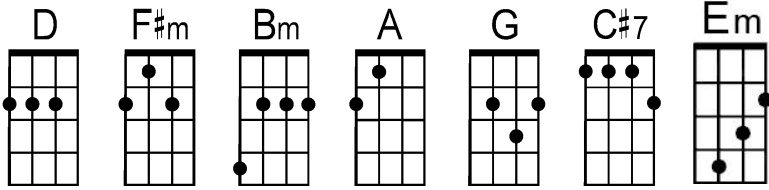

I Can't Help Falling in Love with You

By Hugo Peretti, Luigi Creatore & George David Weiss

(Based on a French melody from 1784)

6/8 time

Intro: D | F#m | Bm | A |

D . | F#m . | Bm . | . | G . | D . | A . | . | G . | A . | Bm . | G . | D . | A . | D . | . |
Wise men say only fools rush in, but I can't help falling in love with yo-o-ou

D . | F#m . | Bm . | . | G . | D . | A . | . | G . | A . | Bm . | G . | D . | A . | D . | . |
Shall I stay, would it be a sin? If I can't help falling in love with yo-o-ou

Bridge:

F#m . | C#7 . | F#m . | C#7 . | F#m . | C#7 . | F#m . | . | Em . | A . |
Like a river flows surely to the sea Darling so it goes somethi-i-i-ing are meant to be-e-e