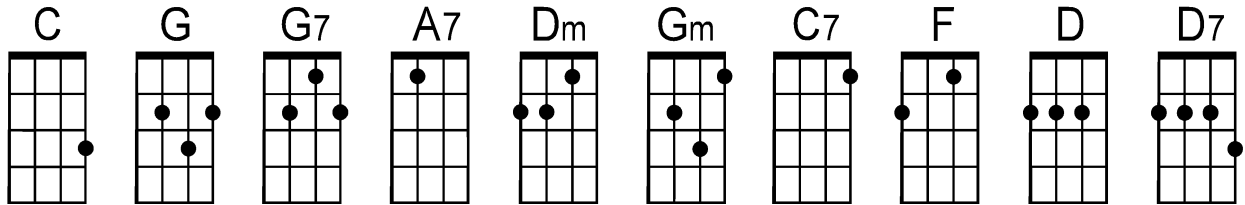

I Do, I Do, I Do, I Do, I Do (no key change)
 by Benny Andersson and Bjorn Ulvaeus (1975)

e \ f \

Intro: . . | G . . . | G7 . . . | C . . . | G7 . . . |

C . G7 . | C | A7 | Dm . . .
 Love me or leave me, make your choice, but be - lieve me
 . . . | G . . . | G7 | C . . . | G7 . . . |
 I love you, I do, I do, I do, I do, I do.

C . G7 . | C | A7 | Dm . . .
 I can't con-veal it, don't you see, can't you feel it?
 . . . | G . . . | G7 | C . . . |
 Don't you too? I do, I do, I do, I do, I do.

. | Gm | C7 | F | Dm |
 Chorus: Oh, I've been dream-ing through my lone -ly pa-ast
 D | D7 | Dm | G7 |
 Now I just made it, I found you at last.
 . . . | C . G7 . | C | A7 | Dm
 So come on, now let's try it, I love you, can't de-ny it
 . . . | G | G7 | C |
 'Cos it's true, I do, I do, I do, I do, I do.

Instrumental: e \ f \

. . | G | G7 | C | G7 |
 C . G7 . | C | A7 | Dm |
 G | G7 | C |

. | Gm | C7 | F | Dm |
 Chorus: Oh-oh, no hard feel-ings be-tween you and me- e
 D | D7 | Dm | G7 |
 If we can't make it, but just wait and see
 . . . | C . G7 . | C | A7 | Dm
 So come on, now let's try it, I love you, can't de-ny it
 . . . | G | G7 | C |
 'Cos it's true, I do, I do, I do, I do, I do.
 . . . | G | G7 | C | C |
 'Cos it's true, I do, I do, I do, I do, I do.