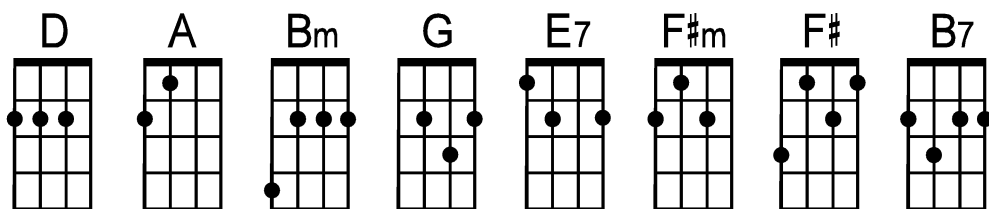

I Got a Name (Key of D)

by Norman Gimbel and Charles Fox (1973)

Intro: D . . . | |

A -----
 E 0-2-2-2p0- 0-2-2-2p0-
 C -2-----2-----
 G -----

(sing f#)

D . . . | **A** . . . | **Bm** . . .

Like the pine trees lining the winding road

. | **G** . **A** . | **D** . . . |

I've got a name— I've got a name—

D . . . | **A** . . . | **Bm** . . .

Like the singin' bird and the croakin' toad—

. | **E7** . . . | **A** . . . |

I've got a name— I've got a name—

D . . . | **A** . . . | **Bm** . . .

Like the North wind whistlin' down the sky—

. | **G** . **A** . | **D** . . . |

I've got a song— I've got a song—

D . . . | **A** . . . | **Bm** . . .

Like the whip-poor-will and the baby's cry—

. | **E7** . . . | **A** . . . |

I've got a song— I've got a song—

F#m . . . | **G** . . . | **D** . . .

And I carry it with me and I sing it loud

F# . . . | **Bm** . **E7** . . . | **A** . . . |

If it gets me nowhere— I'll go there proud—