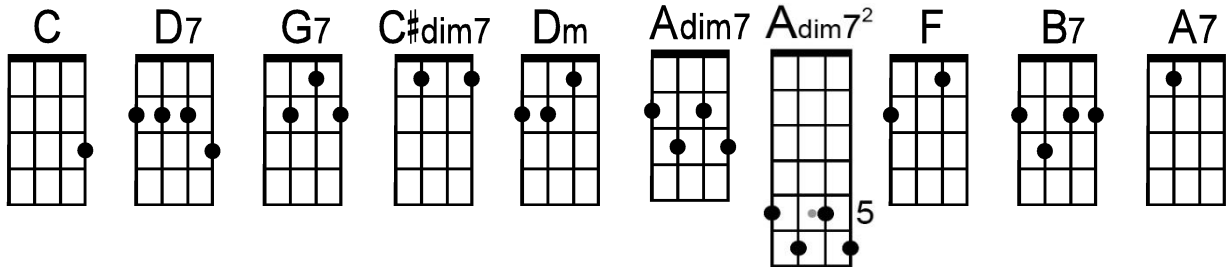

I Like Ukuleles

by Joe Brown

(sing g)

C . . . | **D7** . . .
Oh, I like uku-leles they always make you smile—

| **G7** . . . | **C** **C#dim7** **Dm** **G7**
What-ever trouble comes your way, it'll be O-K in a little while

| **C** . . . | **D7** . . .
Just pick a little tune now, it's easy if you try—

| **G7** . . . |
Just a couple of chords and a flick of the wrist

Adim7 \ \ (slide) **Adim7**(2) \ \ | **G7** . **C**
----- and you start to wonder why

| **D7** . . . | **G7** \ **D7** \ **G7** \
Will cheer you up and chase a-way your blues

Chorus: --- | **C** . . . | **B7** . **C** . |
So, give me a uke I want a u—ku—le—le

A7 . . . | **Dm** . **A7** **Dm** |
It speaks to me saying please, please play me

Strumming a— way 'til the cows come home—

Outro:

C **D7** **G** **C** **G7** **C** |

A 3 2 0 | 0 3 | 2 2 0 2 2 0 | 0 2 3 2 3 |

E ————— 3 0 ————— 0 2 ————— 3 ————— 3 3 3 —————

C ————— 0 0 2 —————

G —————

Adim7\ \ ** (slide) **Adim7(2)\ \ ** | **G7 . **C** **G7** **C** |