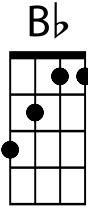

I Love My Dog

by Lindy Gravelle

Intro: F . . .

From the moment that I met him, he was the true com-panion for my heart

We walked and talked to-gether and vowed we would never be a-part

It didn't take us long and we were spending nights to-gether in a king size bed

I've never known a love like this it goes be-yond what human words have said

Chorus: (---tacit--) |Bb . . . |F . . .
I love my dog, (woof) I love my dog (woof)

He's the best friend that I've ever had from his tail to his nose

He's al-ways a-round, Don't let me down

Never drops the ba-all-all I love my dog

Well he's always glad to see me if I've been gone for hours or a minute or two

He shines those big brown eyes at me and wags his sweet hel-lo, "I love you"