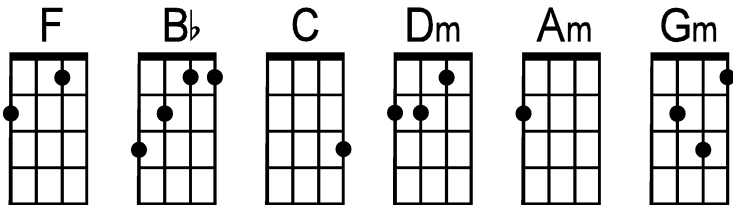

I Love My Dog

by Lindy Gravelle

Intro: F . . .

(sing a b c)

From the moment that I met him, he was the true companion for my heart—
We walked and talked together and vowed we would never be apart—
It didn't take us long and we were spending nights together in a king size bed—
I've never known a love like this it goes beyond what human words have said

Chorus:

I love my dog— (woof) I love my dog— (woof)
He's the best friend that I've ever had from his tail— to his nose—
He's always a-round, Don't let me down
Never drops the ba—all—all I love my dog—

Well he's always glad to see me— if I've been gone for hours or a minute or two—
He shines those big brown eyes at me and wags his sweet hel-lo, "I love you—"
He curls up right next to me, makes me feel so warm and safe in-side—
And he's happy— just to be with me and it don't take much to keep him satisfied

Chorus:

I love my dog— (woof) I love my dog— (woof)
He's the best friend that I've ever had from his tail— to his nose—
He's always a-round, Don't let me down
Never drops the ba—all—all I love my dog—

Chorus:

--- |Bb . . . |F . . .
I love my dog— (woof) I love my dog— (woof)
|F . . . |C . . .
He's the best friend that I've ever had from his tail— to his nose—
|Dm\ . Am\ Bb . |Dm\ . Am\ Bb
He's al-ways a-round, Don't let me down
|C . C\ --- |F . . . | . . .
Never drops the ba--all--all I love my dog—
|C . . . |C7 . . .
Never drops the ba--all--all-- o--wooooooo
|F . Bb . |C . Am\ F\
I love my dog-----