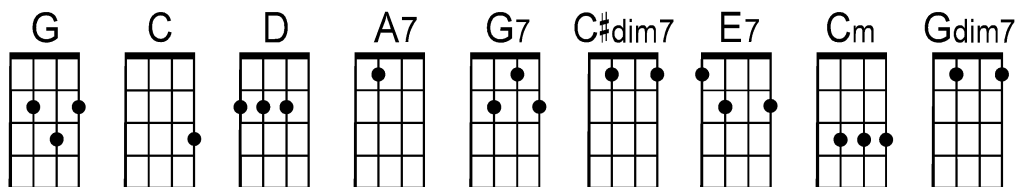

## Slow Intro:

G\ - G\ - | C\ D\ G\ -  
 I dream of livin' in a lighthouse, every single da--ay

G\ - G\ - | A7 - D\ -  
 I dream of livin' in a lighthouse, the white one by the ba-----ay.

| G\ - G7\ - | C\ - C#dim\ -  
 So if you wanna make my dreams come true, you'll be a lighthouse keeper too,

G\ - E7\ - | A7\ D\ G\ E7\ | A7 D\ G\ -  
 We could live in a lighthouse, the white one by the bay. Won't that be o--kay?

| G . . . | C D G .  
 I dream of living in a lighthouse, baby, every single da--ay

| G . . . | A7 . D .  
 I dream of living in a lighthouse, the white one by the ba--ay.

| G\ G\ G7\ G7\ | C . C#dim . |  
 So if you wanna make my dreams come true, you'll be a lighthouse keeper too,

A7 D G\ E7\ |A7 D G\ Gdim7\ G\  
Won't that be o-kay? Yada tada ta-ta Ta--Aaaaa----aaaaaaaaaaaa!

**San Jose Ukulele Club**