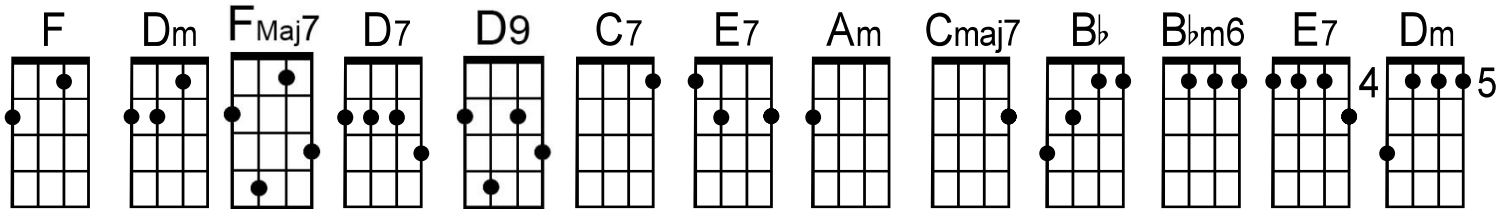

I'll See You in My Dreams

by Isham Jones and Gus Kahn (1924)

*optional chords

Intro: F . Dm . | FMaj7 . Dm . | F . Dm . | FMaj7 . Dm . |

(sing a)

F . Dm . | FMaj7 . Dm . | D7 | D9 . D7 . |
 Tho' the days are long, twi- light sings a song
 G7 | Bbm6 . C7 . | F . Dm . | FMaj7 . Dm . |
 Of the hap-pi- ness that used to be.
 E7 | | | Am |
 Soon my eyes will close, soon I'll find re- pose
 D7 | C . G7 . | C . . CMaj7\ | C7
 And in dreams you're al-ways near to me.

Chorus: . | Bb | | Bbm6 | |
 I'll see— you— in— my— dreams—
 F | E7* | Dm* | |
 hold— you— in— my— dreams—
 D7 | | | |
 Some— one— took you— out of— my arms—
 G7 | | C . . CMaj7\ | C7 |
 Still— I— feel the thrill— of your charms—
 Bb | | Bbm6 | |
 Lips— that— once— were— mine—
 F | E7* | Dm* | |
 Ten— der— eyes— that shine—
 D7 | | A7 | Dm |
 They— will— light my way— to— night
 . | Bb | Bbm6 | F\ | |
 I'll see— you— in— my— dreams. (riff: A-0---1---2---3-2-1---0---)

Instrumental: Bb | | Bbm6 | |
 F | E7* | Dm* | |
 D7 | | | |
 G7 | | C . . CMaj7\ | C7 |

Bb . . . | . . . | Bbm6 . . . | . . . |
 Lips— that— once— were— mine—
 F . . . | E7* . . . | Dm* . . . | . . . |
 Ten— der— eyes— that shine—
 D7 . . . | . . . | A7 . . . | Dm . . .
 They— will— light my way— to— night
 . | Bb . . . | Bbm6 . . . | F . Dm . | FMaj7 . Dm . |
 I'll see— you— in— my— dreams—
 F . Dm . | FMaj7 . Dm . |