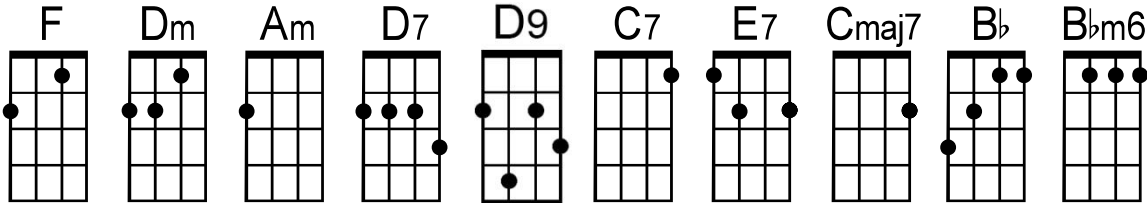

I'll See You in My Dreams

by Isham Jones and Gus Kahn (1924)

Intro: F . Dm . | Am . Dm . | F . Dm . | Am . Dm . |

(sing a)

F . Dm . | Am . Dm . | D7 . . . | D9 . D7 . |

Tho' the days are long— twi- light sings a song—

And in dreams you're al— ways near to me—

Chorus: . | Bb . . . | . . . | Bbm6 . . . | . . . |

I'll see— you— in— my— dreams—

F . . . | E7 . . . | Dm . . . | . . . |

hold— you— in— my— dreams—

D7 . . . | . . . | . . . | . . . |

Ten— der— eyes— that shine—

D7 . . . | . . . | A7 . . . | Dm . . .

They— will— light— my way— to— night—

. | Bb . . . | Bbm6 . . . | F\ . . . | . . . |

I'll see— you— in— my— dreams (riff: A-0---1---2---3-2-1---0---)

Chorus: . | Bb | | Bbm6 | |
 I'll see-- you-- in-- my-- dreams-----
 F | E7 | Dm | |
 hold-- you-- in-- my-- dreams-----
 D7 | | | |
 Some--one-- took you----- out of-- my arms-----
 G7 | | C . . . CMaj7\ | C7 |
 Still-- I-- feel-- the thrill-- of your charms-----