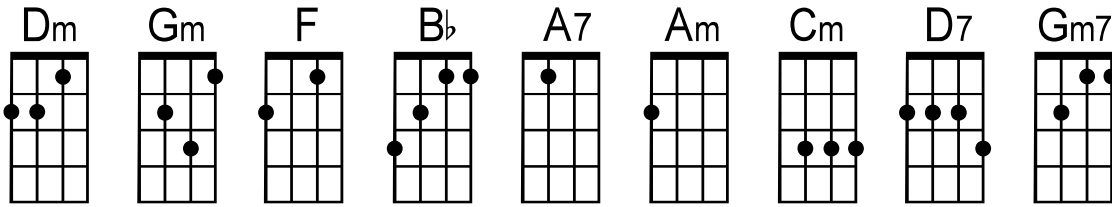

I'm Only Sleeping (key of F)

by John Lennon (1966)

to play in original key (F#),
capo up one fret or tune up
1/2 step

Dm . . . | Gm . . . | F . Bb . | F . A7 . |
When I wake up early in the morn-ing lift my head- I'm still yawn-ing

Dm . . . | Gm . . . | F . Bb . | F . Bb . | |
When I'm in the middle of a dream— stay in bed— float up — stream—————
(float up stream)

F | Gm |
Chorus: Please don't wake me No don't shake me

Am | Gm | Dm | Dm\ --- --- --- |
Leave me where I am I'm on-ly sleep—ing—

F | Gm |
Chorus: Please don't wake me No don't shake me

Am | Gm | Dm | | Dm\
Leave me where I am I'm on-ly sleep—ing—

San Jose Ukulele Club
(v2b - 7/19/18)