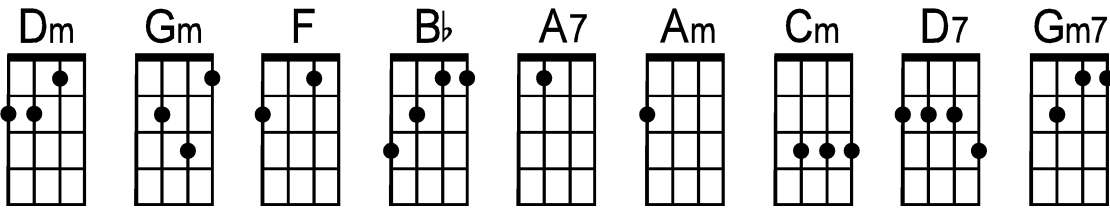

# I'm Only Sleeping (key of F)

by John Lennon (1966)

to play in original key (F#),  
capo up one fret or tune up  
1/2 step

Dm . . . . | Gm . . . . | F . Bb . | F . A7 . |  
When I wake up early in the morn-ing lift my head I'm still yawn-ing  
Dm . . . . | Gm . . . . | F . Bb . | F . Bb . | . . . . |  
When I'm in the middle of a dream stay in bed float up – streeeeeeeeeeeeem  
(float up stream)  
F . . . . | Gm . . . . | Am . . . . | Gm . . . . | Dm . . . . | . . . . |  
Please don't wake me no, don't shake me leave me where I am I'm on-ly sleep- ing

Dm . . . . | Gm . . . . | F . Bb . | F . A7 . |  
Every- body seems to think I'm la - zy I don't mind I think they're cra-zy  
Dm . . . . | Gm . . . . | F . Bb . | F . Bb . | . . . . |  
Running every-where at such a speed till they find there's no neeeeeeeeeeeeeed.  
(there's no need)

D7 . . . . | Gm . . . . | F . Bb . | F . A7 . |  
Lying there and staring at the ceil-ing wait-ing for a sleep-y feel-ing

**Instrumental:** Dm . . . . | Gm . . . . | F . Bb . | F . Bb . | . . . . |

F . . . . | Gm . . . . | Am . . . . | Gm . . . . | Dm . . . . | . . . . | Dm\  
Please don't spoil my day I'm miles a- way and af-ter all I'm on-ly sleep- ing  
. . . . | Dm\  
. . . . |

**Bridge:** Cm . . . . | D7 . . . . | Gm . Gm7 . | Cm . . . . |  
Keeping an eye on the world going by my win-dow. Taking my time

D7 . . . . | Gm . . . . | F . Bb . | F . A7 . |  
When I wake up early in the morn-ing lift my head I'm still yawn-ing  
Dm . . . . | Gm . . . . | F . Bb . | F . Bb . | . . . . |  
When I'm in the middle of a dream stay in bed float up – streeeeeeeeeeeeem  
(float up stream)