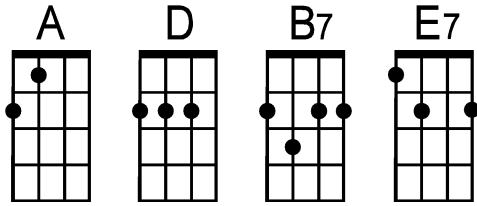

# I'm Walkin'

by Fats Domino and Dave Bartholomew (1957)

**Intro:** A . . . | D . . . | B7 . . . | E7 . .

| A . . . . . | D . . . . .  
I'm walkin' yes in-deed and I'm talkin' 'bout you and me

| A . . . . . | E7 . . . . . | A . . . . .  
I'm hopin' that you'll come back to me. Yeah

| A . . . . . | D . . . . .  
I'm lonely as I can be. I'm waitin' for your compan-y

| A . . . . . | E7 . . . . . | A . . . . .  
I'm hopin' that you'll come back to me

**Chorus1:** D . . . . . | A . . . . .  
Watcha gonna do when the well runs dry?

| A . . . . . | E7 . . . . . | A . . . . .  
I'm hopin' that you'll come back to me

**Instrumental:** A . . . . . | D . . . . . |

A . . . . . | E7 . . . . . | A . . . . . |

A . . . . . | D . . . . . |

A . . . . . | E7 . . . . . | A . . . . . |

| **A** . **E7** . . | **A** . . . |  
I'm hopin' that you'll come back to me. Yeah

| **A** . . . | **D** . . . |  
I'm lonely as I can be. I'm waitin' for your compan-y

| **A** . **E7** . . | **A** . . . |  
I'm hopin' that you'll come back to me