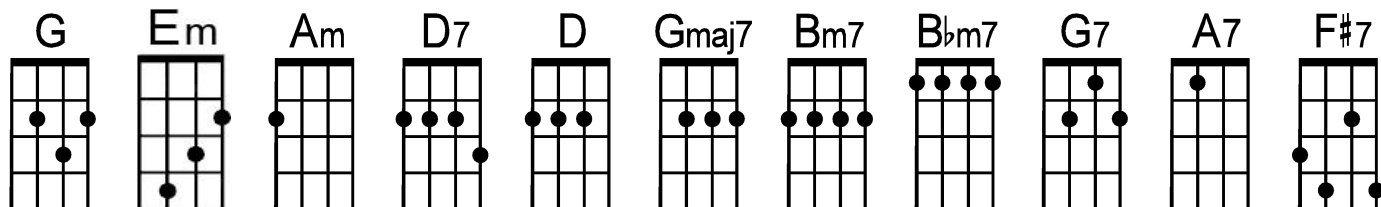

# I'm in the Mood for Love

by Jimmy McHugh and Dorothy Fields (1935)

**Intro:** G . Em . | Am . D7\ --- |  
(sing b)

G . Em . | Am . . . | D . . . | GMaj7\ G . . . |  
I'm— in the mood— for love— Simply— be—cause— you're near me—

Bm7 . . Bbm7 | Am . . . | D . . . | G . D7 . |  
Fun—ny but when you're near me— I'm— in the mood— for love—

G . Em . | Am . . . | D . . . | GMaj7\ G . . . |  
Hea—ven is in— your eyes— Bright— as the stars— we're un—der—

Bm7 . . Bbm7 | Am . . . | D . . . | G . G7 . |  
Oh— is there a—ny won—der— I'm— in the mood— for love—

**Bridge:** Am . D . | G . . . | Am . D . | G . . . |  
Why stop to think— of whe—ther— This little dream— might fade—