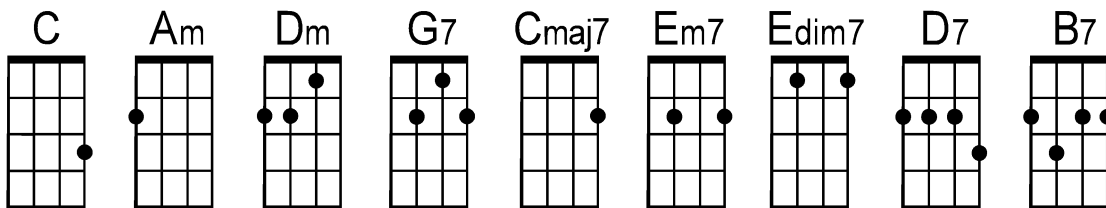

I'm in the Mood for Love

by Jimmy McHugh and Dorothy Fields (1935)

(sing e)

C . Am . | Dm . . . | G7 | CMaj7\ C . . . |
 I'm in the mood— for love— Simply— be-cause— you're near me—
 Em7 . . . Edim7 | Dm . . . | G7 | C . G7 . |
 Fun—ny but when you're near me— I'm in the mood— for love—

C . Am . | Dm . . . | G7 | CMaj7\ C . . . |
 Hea-ven is in— your eyes— Bright as the stars— we're un—der—
 Em7 . . . Edim7 | Dm . . . | G7 | C . C7 . |
 Oh is there a—ny won-der— I'm in the mood— for love—

Bridge: Dm . G7 . | C . . . | Dm . G7 . | C . . . |
 Why stop to think— of whe-ther— This little dream— might fade—
 D7 | Em7 . . . | B7\ --- Dm\ --- | Dm\ --- G7\ --- |
 We've put our hearts— to-ge—ther— Now we are one, I'm not a-fraid—

Instrumental: C . Am . | Dm . . . | G7 . . . | CMaj7\ C . . . |
 Em7 . . . | Dm . . . | G7 . . . | C . C7 . |

Bridge: Dm . G7 . | C . . . | Dm . G7 . | C . . . |
 Why stop to think— of whe-ther— This little dream— might fade—
 D7 | Em7 . . . | B7\ --- Dm\ --- | Dm\ --- G7\ -hold- |
 We've put our hearts— to-ge—ther— Now we are one, I'm not a-fraid—