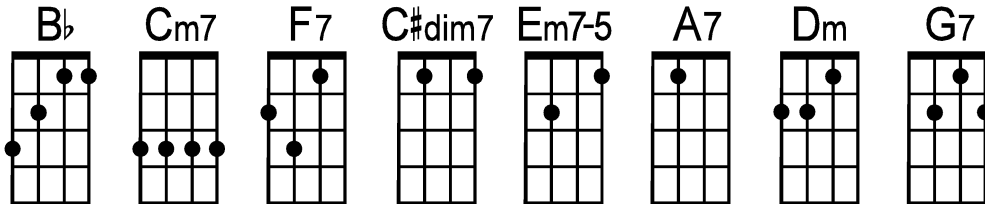

I've Got My Love to Keep Me Warm

by Irving Berlin (1937)

Intro: Bb . . . | Cm7 . F7 . | Bb . . . | . . .

(sing f)

. | Bb . . . | C#dim7 . . . | Cm7 . . . | F7 . . .
The snow— is— snow-ing, the wind— is— blow-ing

. | Bb . . . | C#dim7 . . . | Cm7 . . . | F7 . . .
My heart's— on— fi—re, the flame— grows— high—er—

. | Em7-5 . . . | C#dim7 . . . | Em7-5 . . . | C#dim7 .
so I— will weath—er— the storm—

. | Cm7 . . . | F7 . . . | Cm7 . . . | F7 . . . |
What do I care— how much— it may storm—?

. | **Bb** | **C#dim7** | **Cm7** | **F7**
My heart's— on— fi—re, the flame— grows— high—er—

. | **Em7-5** | **C#dim7** | **Em7-5** | **C#dim7**
so I—will weath—er— the storm—

. | **Cm7** | **F7** | **Cm7** | **F7** |
What do I care— how much— it may storm—?

Bb | **Cm7** | **F7** | **Bb** | |
I've got my love to keep me warm—

Bb | **Cm7** | **F7** | **Bb** | **Bb\ F7\ Bb**
I've got my love to keep me warm—

San Jose Ukulele Club

(v4e - 12/29/21)