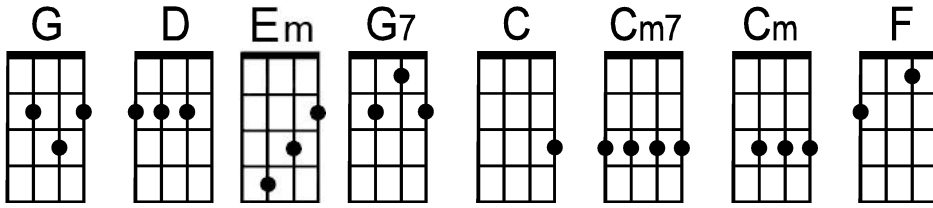

In My Life (Key of G)

by John Lennon (1965)

(to play in original key (A)
capo up two frets)

Intro: A

G . . . | D . . . | G . . . | D . . .

E -----3-----2-----3-----2-----

C -----0-2-----0-2-----

(low G) --4-----4-----4-----4-----

G · · · |D\ --- --- ---
A -----
E -----3-----2-----
C -----0-2-----
(low G) --4-----4-----

|Cm\ · Cm7\ · |(tacet) |G · |D · · · |G\
In my---y-y life I love you more-----

A -----
E -----3-----2-----2-0-2--3---
C -----0-2-----
(low G) --4-----4-----