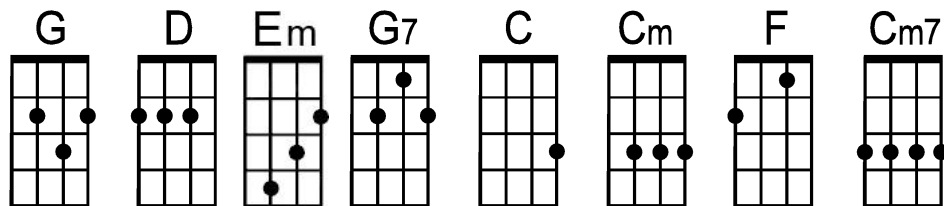

In My Life (Key of G)

by John Lennon (1965)

(to play in original key (A)
capo up two frets)

Intro: A

G . . . | D . . . | G . . . | D . . .

E -----3-----2-----3-----2-----

C -----0-2-----0-2-----

(low G) --4-----4-----4-----4-----

. | Em . . . | A . . . | Cm7 . . . | G . . .

I know I'll often stop and think a-bout them. In my---y-y-y life I love you more

Instrumental: G . D . | Em . G7 . | C . Cm . | G . . . |

G . D . | Em . G7 . | C . Cm . | G . . .