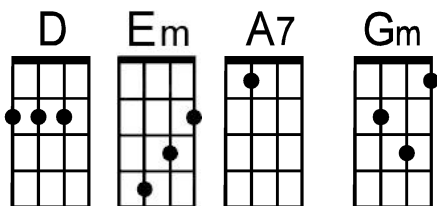

It's Now or Never (Key of D)

by Eduardo di Capua ("O Sole Mio" 1898)

English lyrics by Wally Gold and Aaron Schroeder(1960)

to play in Elvis' original key (E), capo up two frets

Intro: A: |A7 ~ ~ ~ | ~ ~ ~ ~ | D ~ ~ ~ | D\
 -----0-----0-----
 E: --2--0-----0-----2--0--2--2-----
 C: -----2--1-----2-----
 G: -----0-----2-----

When I first saw you— | D . . . | | Em . . . | .
 with your smile so ten— der—
 My heart was cap— tured— | A7 . . . | | D . . . | .
 my soul sur— ren— dered—
 I'd spend a life— time— | Em . . . | | . . .
 waiting for— the right time—
 Now that you're near— | D . . . | A7 . . . | D . . . | D\
 the time is here— at last—

-- -- |D . . . | . . . |Em . . . | .
 Just like a wil-low— we would cry an o—cean—
 . . . |A7 . . . | . . . |D . . . | . . .
 If we lost— true love— and sweet de—vo—tion—
 . . . | . . . | . . . |Em . . . | .
 Your lips ex—cite me— let your arms— in—vite me—
 . . . |D . . . |A7 . . . |D . . . |D\
 for who knows when— we'll meet a—gain— this way—

(slow tempo) -- -- -- |A7\
 It's now— or never— My love won't wait—

(regular tempo) . . . |A7 . . . | . . . |D . . . |D\
 It's now— or never— My **Love**— won't wait—