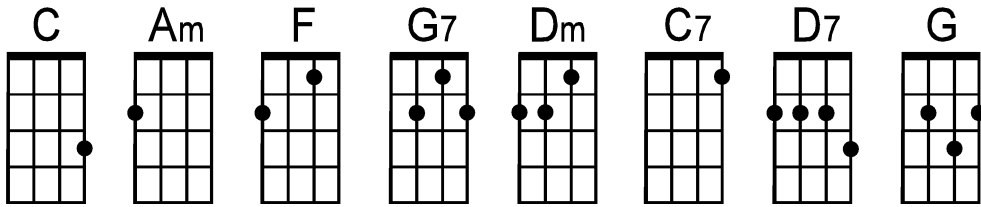

Johnny Angel (Key of C)

by Lynn Duddy and Lee Pockriss (1962) (as sung by Shelley Fabares)

Intro:

--- |C\ --- Am\ --- |F\ --- G7\ --- | ---
Johnny Angel, Johnny Angel, Johnny Angel, Johnny Angel

- - - |C . Am . |C . Am
 you're an angel to me—

. |C . Am . |C . Am . |F . . . |Dm . . .
 Johnny Angel—, how I love him—, he's got something that I can't re-- sist—

. |F . . . |Dm . G7 . |C . Am . |C . Am\
 But he doesn't even know that I— exist—

--- |C . Am . |C . Am . |F . . . |Dm . . .
 Johnny Angel—, how I want him—, how I tingle when he pass-es by—

. |F . . . |Dm . G7 . |C . Am . |C . Am\
 Every-time he says "hel-lo" my heart be-gins to fly—

Chorus:

--- |Gm . . . |C . C7 . |F\ --- --- |F\ --- ---
 I'm in hea--ven—, I get carried a--way I dream of him and me, and how it's gonna be

. |F . . . |Dm . G7 .
 and to-gether we will see how love--ly heaven will

C\ --- --- |Am\ --- --- |F\ --- --- |G\ --- --- |
 be. *Johnny Angel*— *Johnny Angel*— *Johnny Angel*— You're an angel to

C\ --- --- |Am\ --- --- |F\ --- --- |G\ --- --- |C\
 me. *Johnny Angel*— *Johnny Angel*— *Johnny Angel*— You're an angel to me