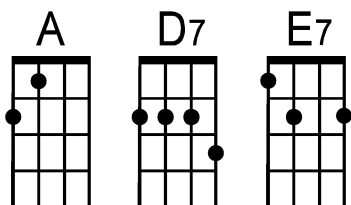

# Johnny B. Goode (key of A)

by Chuck Berry (1955)

(To play in original key of Bb, capo up one fret.)

## Intro:

... |A| - - - |A| - - - |A| - - - |A| - - - |D7 . . . | . . . | A . . . | . . . |E7 . . . | . . . |A . . . |E7 . .  
 \\\\\\\ \\\\\\\ \\\\\\\ \\\\\\\

. |A . . . | . . . | . . . | . . . | . . . | . . . | . . . | . . . | . . . | . . . | . . . |  
 Deep down in Loui-si-a-na close to New Or--leans, way back up in the woods a-mong the e-ver--greens  
 . |D7 . . . | . . . | . . . | . . . | . . . | . . . | . . . | . . . | . . . | . . . |  
 There stood a log cabin made of earth and wood where lived a country boy named Johnny B. Goode  
 |E7 . . . | . . . | . . . | . . . | . . . | . . . | . . . | . . . | . . . | . . . |  
 Who never ever learned to read or write so well but he could play a gui-tar just like a ringin' a bell.

## Instrumental:

... |A| - - - |A| - - - |A| - - - |A| - - - |D7 . . . | . . . | A . . . | . . . |E7 . . . | . . . |A . . . |E7 . .  
 \\\\\\\ \\\\\\\ \\\\\\\ \\\\\\\

... |A| - - - |A| - - - |A| - - - |A| - - - |D7 . . . | . . . | A . . . | . . . |E7 . . . | . . . |A . . . |E7 . .  
 \\\\\\\ \\\\\\\ \\\\\\\ \\\\\\\

. |A| - - - |A . . . | . . . | . . . | . . . | . . . | . . . | . . . | . . . | . . . | . . . | . . . | . . . | . . . | . . . | . . . |  
**Chorus:** Go, go \\\\\\\ go Johnny go, go \\\\\\\ Go Johnny go, go \\\\\\\  
 D7 . . . | . . . | . . . | . . . | . . . | . . . | . . . | . . . | . . . | . . . | . . . | . . . | . . . | . . . | . . . |  
 Go Johnny go, go \\\\\\\ Go Johnny go, go \\\\\\\ Johnny B. Goode