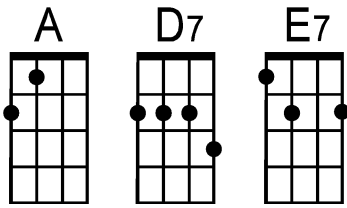

Johnny B. Goode (key of A)

by Chuck Berry (1955)

(To play in original key of Bb, capo up one fret.)

Intro:

... |A| - - - |A| - - - |A| - - - |A| - - - |D7 . . . | |A . . . | |E7 . . . | |A . . . |E7 . .
 \\\\\\\\\\\ \\\\\\\\\\\ \\\\\\\\\\\ \\\\\\\\\\\

. |A | | | |
 Deep down in Loui-si-a-na close to New Or--leans, way back up in the woods a-mong the e-ver--greens
 . |D7 | | | |
 There stood a log cabin made of earth and wood where lived a country boy named Johnny B. Goode
 |E7 | | | |
 Who never ever learned to read or write so well but he could play a gui-tar just like a ringin' a bell.

. |A | | | |
 He used to carry his gui-tar in a gun-ny sack, go sit be-neath the tree by the rail-road track
 . |D7 | | | |
 Oh, the engin-eers would see him sittin' in the shade, strummin' with the rhythm that the dri-vers made
 E7 | | | |
 People passing by, they would stop and say, "Oh my, but that little country boy could play".

Chorus: . |A| - - - |A |A| - - - |A |D7\ - - - |
 Go, go \\\\\\\ go Johnny go, go \\\\\\\ Go Johnny go, go \\\\\\\
 D7 |A| - - - |A |E7\ - - - |D7\ |A | |A|
 Go Johnny go, go \\\\\\\ Go Johnny go, go \\\\\\\ Johnny B. Goode