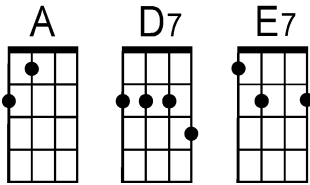

# Johnny B. Goode (key of A)

by Chuck Berry (1955)

(To play in original key of Bb, capo up one fret.)

## Intro:

... |A\ - - - |A\ - - - |A\ - - - |A\ - - - |D7 . . . | . . . |A . . . | . . . |E7 . . . | . . . |A . . . |E7 . . .  
\\\\\\\\\\\\ \\\\\\\\\\\\\ \\\\\\\\\\\\\ \\\\\\\\\\\\\

. |A . . . | . . . | . . . | . . . | . . . | . . . | . . . | . . . |  
Deep down in Loui-si-a-na close to New Or--leans, way back up in the woods a-mong the e-ver--greens  
. |D7 . . . | . . . | . . . | . . . | . . . | . . . | . . . | . . . |  
There stood a log cabin made of earth and wood where lived a country boy named Johnny B. Goode  
. |E7 . . . | . . . | . . . | . . . | . . . | . . . | . . . | . . . |  
Who never ever learned to read or write so well but he could play a gui-tar just like a ringin' a bell.

. |A . . . | . . . | . . . | . . . | . . . | . . . | . . . | . . . |  
He used to carry his gui-tar in a gun-ny sack, go sit be-neath the tree by the rail-road track  
. |D7 . . . | . . . | . . . | . . . |A . . . | . . . | . . . | . . . |  
Oh, the engin-eers would see him sittin' in the shade, strummin' with the rhythm that the dri-vers made  
E7 . . . | . . . | . . . | . . . |A . . . | . . . | . . . | . . . |  
People passing by, they would stop and say, "Oh my, but that little country boy could play".

. |A\ - - - |A . . . | . . . |A\ - - - |A . . . | . . . |D7\ - - - | . . . |  
*Chorus:* Go, go \\\\\\\\\ go Johnny go, go \\\\\\\\\ Go Johnny go, go \\\\\\\\\  
D7 . . . |A\ - - - |A . . . | . . . |E7\ - - - |D7\ . . . |A . . . | . . . |A  
Go Johnny go, go \\\\\\\\\ Go Johnny go, go \\\\\\\\\ Johnny B. Goode