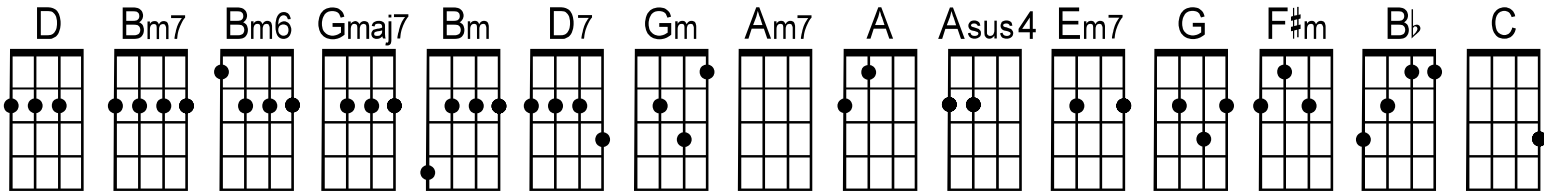

# Just the Way You Are

by Billy Joel

**Intro and riff:**

D\ -- -- -- | -- -- Bm7\ D\ | -- -- -- -- | -- -- Bm7\ D\ |

A-----2-----0-----2-----0-----

E-----2-3-----2-----2-3-----2-----2-0-----

C-----2-----2-----2-----2-----

low G-2-----2-----2-----2-----

D\ --- --- --- | Bm6\ --- --- --- | GMaj7 --- --- --- | Bm\ --- D7 --- |

Don't go chang-in'— to try and please me—

GMaj7\ --- --- . | Gm . . . | D . . . | Am7 . D7 . |

you nev-er let me down be—fore— mm - mmm

are—

**Bridge:** G . . . | A . . . | F#m . . . | B7 . . . |  
 I need to know that you will al-ways be—  
 Em7 . . . | A . . . | D . . . | D7 . . .  
 The same old some-one that I knew—  
 . | Bb . . . | C . . . | Am7 . . . | D7 . . . |  
 Ahh, what will it take 'til you be-lieve— in me—  
 (slower) Gm\ --- --- --- | C\ --- --- --- | A . . . | Asus4 . A . |  
 The way that I be-lieve in you—?