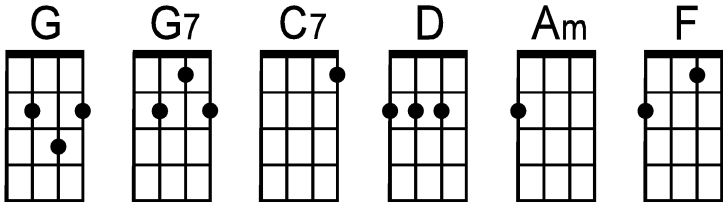

Last Train to Clarksville

by Tommy Boyce and Bobby Hart (1966)

(riff can be played whenever a G7 chord measure is played)

Intro:

Riff

G . F . | G . F . | G . F . | G . F \

A -----

E ---3-----1---0-----3-----1---0-----3-----1---0-----3-----1---

C -----2-----2-----2-----2-----

(low)G -0-----0-----0-----0-----

--- |G7 |
 Take the last train to Clarksville and I'll meet you at the station

. |C7
 You can be here by four-thirty 'cause I've made your reservation, don't be slow---