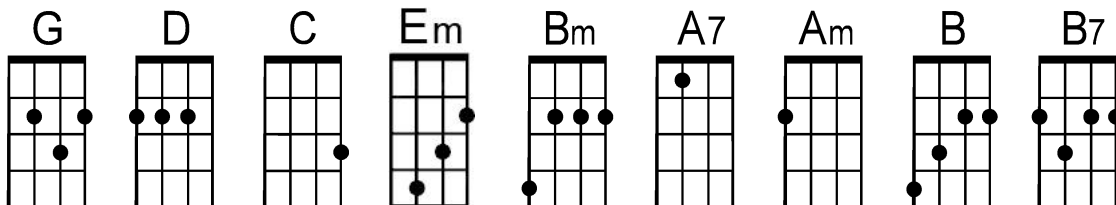

Lazy River Road

Robert Hunter & Jerry Garcia

Intro: G . . . | D . G . | C\ G\ A7\ C\ | G . . . |

G | D . G . | C | G |
 --- Way down a-long Syca-more Slough,-- a white man si-ings the blues -----

G | D . G . | C | D |
 --- Selling ros-es of pa-per ma-che,--with flecks of star-r-light dew -----

Em | D | C | Bm |
 ---- I swiped a bunch - and threw it your way ---where ha-zy mo-on-light glowed -----

C . G . | A7 . C . | G | |
 --- Way down,---- down a-long Lazy River Road -----

G | D . G . | C | G |
 --- Way down a-long Shadow-fall Ward ----- end of the av--e-nue -----

G | D . G . | C | D |
 --- Run hide seek in your own back-yard ----- Mama's back-yard --- won't do -----

Em | D | C | Bm |
 ---- All night long I sang love's sweet song ---- down where the wa-ter flowed -----

G | D G . . . | C | G |
 --- Thread the nee-dle right through the eye. ---- The thread that runs -- so true -----
 G | D . G . | C | D |
 --- All the o--thers I let pass by,----- I on-ly wa-anted you -----
 Em | D | C | Bm |
 ---- I never cared much for ca-areless love,-- but, oh, how your bright eyes glowed -----
 C . G . | A7 . C . | G | . . D\ G\ |
 --- Way down,---- down a-long lazy river road -----
 C . G . | A7 . C . | G | . . D\ G\ |
 --- Way down,---- down a-long lazy river road -----
 C . G . | A7 . C . | G | . . D\ G\ |
 --- Way down,---- down a-long lazy river road -----