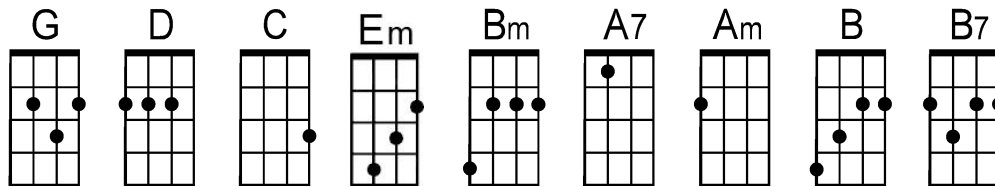

Lazy River Road

Robert Hunter & Jerry Garcia

Intro: G . . . | D . G . | C \ G \ A7 \ C \ | G . . . |

G | D . G . | C | G |
 --- Way down a-long Syca-more Slough,-- a white man si-ings the blues -----

G | D . G . | C | D |
 --- Selling ros-es of pa-per ma-che,--with flecks of star-r-light dew -----

Em | D | C | Bm |
 ---- I swiped a bunch - and threw it your way ---where ha-zy mo-on-light glowed -----

C . G . | A7 . C . | G | |
 --- Way down,--- down a-long Lazy River Road -----

G | D . G . | C | G |
 --- Way down a-long Shadow-fall Ward ----- end of the av--e-nue -----

G | D . G . | C | D |
 --- Run hide seek in your own back-yard ----- Mama's back-yard --- won't do -----

Em | D | C | Bm |
 ---- All night long I sang love's sweet song ---- down where the wa-ter flowed -----

G | D . G . | C | D |
 --- Call for me -- and I will be there for the price of a ta-axi ride -----

Em | D | C | Bm |
 ---- Night time double clutches in-to the day like a truck down-shif-ting its load -----