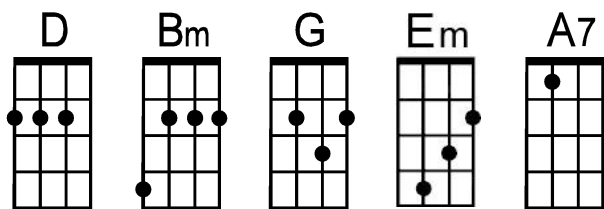

The Loco-Motion

by Gerry Goffin & Carole King

Strum: D D u - u D u

Intro: D . . . | Bm . . . | D . . . | Bm . . . |

D . . . | Bm . . . |
Ev-ry bod-y's do- in' a brand new dance now—

D . . . | Bm . . . |
(C'm on baby, do—the Loco—mo—tion)

D . . . | Bm . . . |
I know you'll get to like it if you give it a chance now—

D . . . | Bm . . . |
(C'm on baby, do—the Loco—mo—tion)

G . . . | Em . . . |
My lit-tle ba-by si-i-ster can do it with ease

G . . . | E7 . . . |
It's eas-i-er than lear-rn-in' your A B— C's

D . . . A7 | --- --- --- --- | D . . . |
So come on— come on do—the Loco-motion with me—

Bridge: You got ta' swing your hips now | G . . . | . . . | . . . |
(Ooooo— wah— Ooooo—)

| G | E7
A Little bit of rhythm and a lot of— soul

| D A7\ | --- --- --- --- | D
So come on— come on do— the Loco-motion with me—

**Instrumental
Bridge:**

(Ooooo— wah— Ooooo— wah)

D | A7 |
(Ooooo— wah— Ooooo—) Yeah,yeah,yeah,yeah